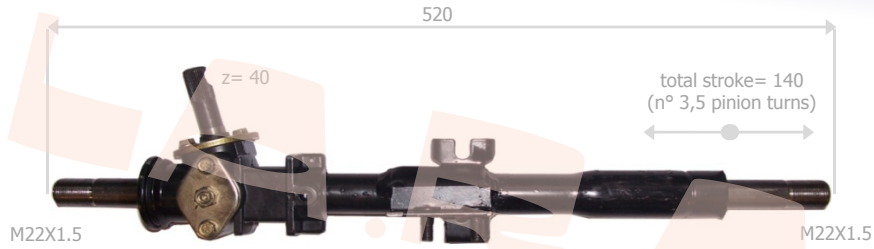

VOLKSWAGEN

GOLF - GOLF DIESEL - SCIROCCO - JETTA 1300/1600 cc - RABBIT - CARIBE - ATLANTIC

<u>La.r.a.</u>	<u>Drive</u>	<u>Year</u>	<u>OE Number</u>
400009	LH	08/1979->02/1990	171419063
400509	RH	08/1979->02/1990	172419063