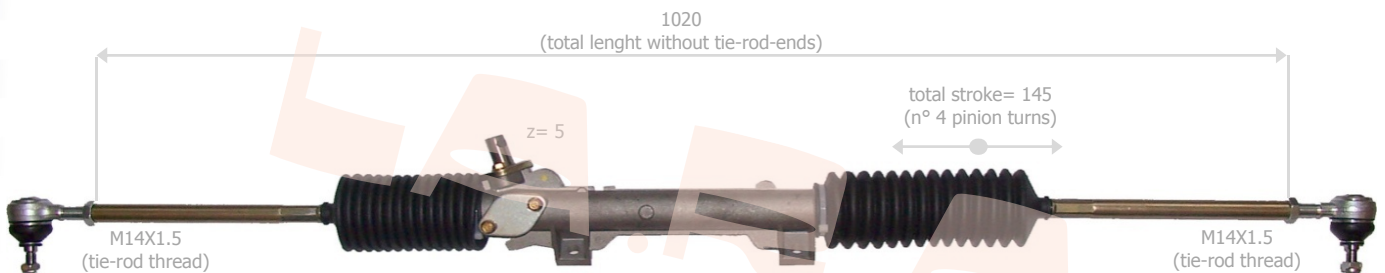

PEUGEOT

104 2ND SERIES

<u>La.r.a.</u>	<u>Drive</u>	<u>Year</u>	<u>OE Number</u>	<u>Note</u>
300003	LH	5/1976->8/1982	4002.58 - 4002.62 - 4005.30 - 4005.66	SINCE CHASSIS N° 5675806->