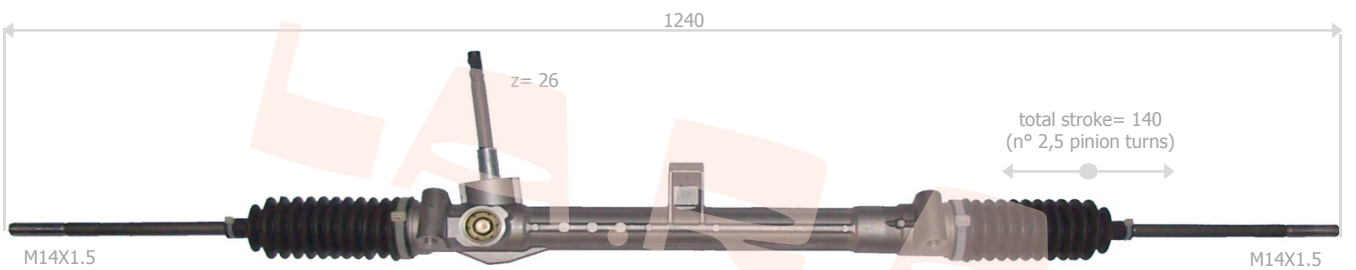

Note
ELECTRIC STEERING

FIAT

STILO 1200/1400/1600/1900 cc JTD

<u>La.r.a.</u>	<u>Drive</u>	<u>Year</u>	<u>OE Number</u>	<u>Note</u>
190048	LH	10/2001->	51733142	ELECTRIC STEERING - STANDARD WHEELS 16"-17" RIGID FEET (WITHOUT SILENTBLOCKS)

FIAT

STILO 1800/2400 cc

<u>La.r.a.</u>	<u>Drive</u>	<u>Year</u>	<u>OE Number</u>	<u>Note</u>
190049	LH	10/2001->	51772119	ELECTRIC STEERING RIGID FEET (WITHOUT SILENTBLOCKS)

FIAT

TIPO,TEMPRA ALL MODELS PETROL 1108/1372/1581 cc - DIESEL 1697 cc - TURBO DIESEL 1930 cc