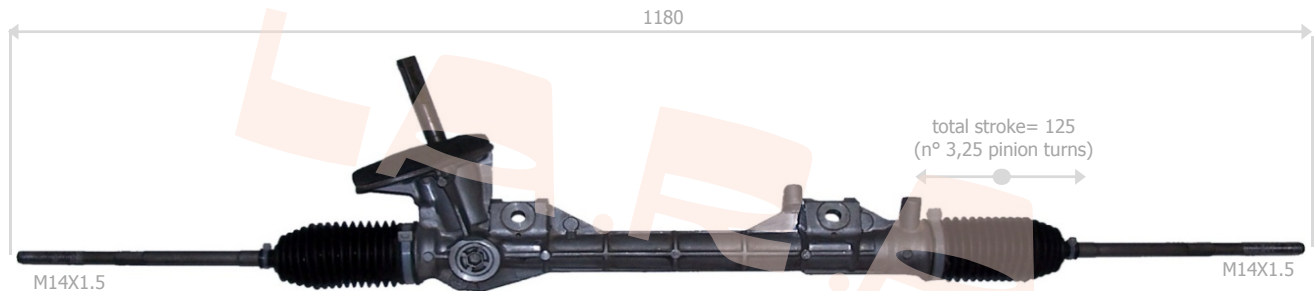

RENAULT

TWINGO 2ND SERIES 1200/1600 cc PETROL - 1500 cc DIESEL