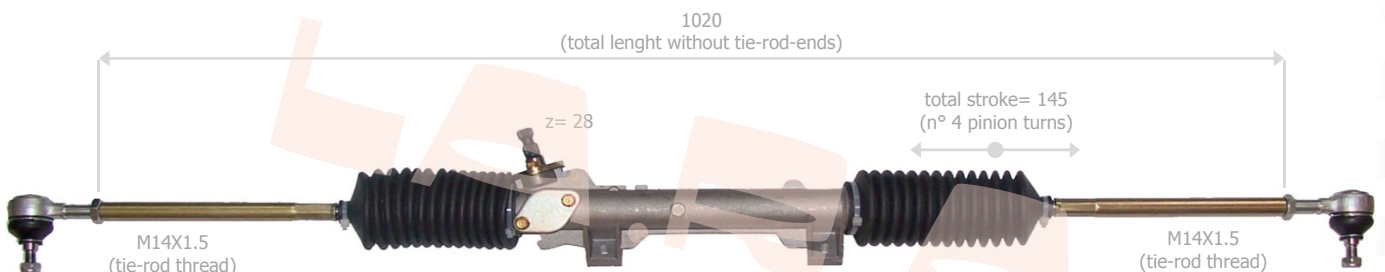

PEUGEOT

104 2ND SERIES

<u>La.r.a.</u>	<u>Drive</u>	<u>Year</u>	<u>OE Number</u>	<u>Note</u>
300003	LH	5/1976->8/1982	4002.58 - 4002.62 - 4005.30 - 4005.66	SINCE CHASSIS N° 5675806->

PEUGEOT

104 3RD SERIES